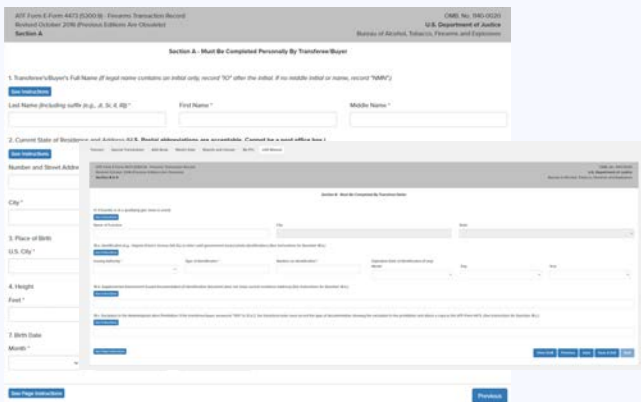

- Search/Query
- Multiple Book Search
- Item Detail

- Part Master
- Customer Master
- Vendor Master
- Lot Manager
- Upload Data

ATF Compliant Bound Book and e4473

For Federal Firearms Licensees

FFL records are the #1 focal point of an ATF Inspection. Your license depends on accuracy. Our software helps keep you compliant as well as speed up the process.

Proven Track Record

Our staff has processed over 5 million ATF transactions, reducing client violations.

Integreated e4473

Orchid eBound™ is integrated with a best-in-class ATF Form 4473. Utilize our data controls to minimize top ATF inspection risks, including NFA products.