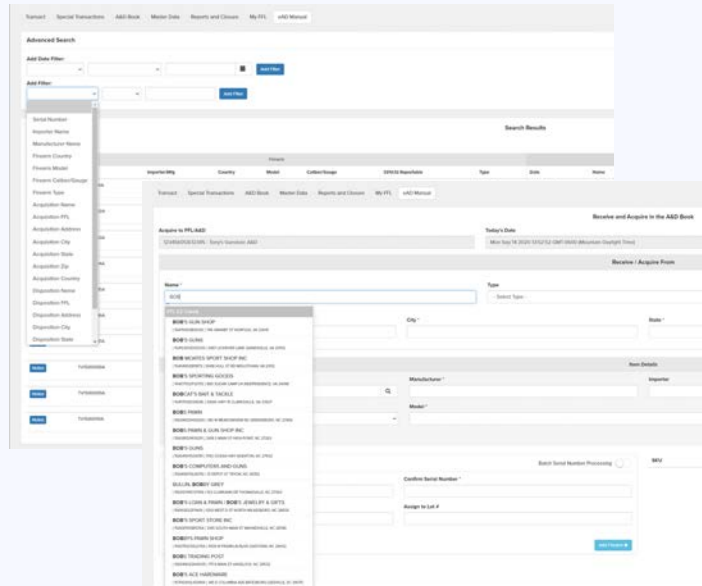

- Search/Query
- Multiple Book Search
- Item Detail

- Part Master
- Customer Master
- Vendor Master
- Lot Manager
- Upload Data

ATF Compliant Bound Book and e4473

For Federal Firearms Licensees

FFL records are the #1 focal point of an ATF Inspection. Your license depends on accuracy. Our software helps keep you compliant as well as speed up the process.

Save Time and Money

Reduce employee time spent on compliance by up to 40%. The FFL EZ Check integration means employees use fewer keystrokes to enter critical information. Our extensive reports and innovative search function allows you to do more in less time.

Bulk Processing

Reduce your workload with our bulk processing tool. The Excel template helps you load data fast.

Software Integrations

Use our API to integrate with major ERP or POS software systems, automating processing.

Barcode Scanning

Tag your firearm inventory, scan your receipts, and process firearm transactions faster.

Save with Orchid Gun Show

Get Orchid eBound for only \$9.95 a month when combined with the purchase of Orchid Gun Show Mobile POS. Our flexible point-of-sale solution and its sister products, Orchid Gun Show Plus and Orchid Gun Show Select give you the power to buy and manage inventory, process customer transactions, accept credit cards and produce dynamic reports.