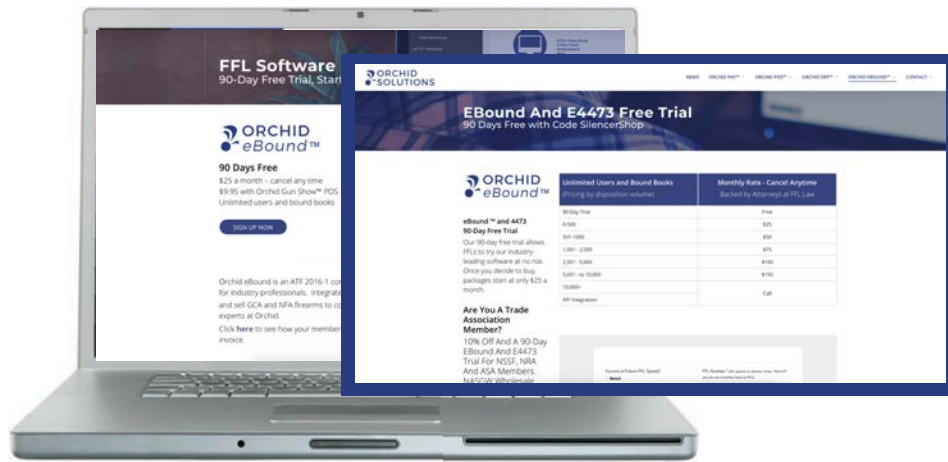

Save Time and Money

Reduce employee time spent on compliance by up to 40%. The FFL EZ Check integration means employees use fewer keystrokes to enter critical information. Our extensive reports and innovative search function allows you to do more in less time.

Bulk Processing

Reduce your workload with our bulk processing tool. The Excel template helps you load data fast.

Software Integrations

Use our API to integrate with major ERP or POS software systems, automating processing.