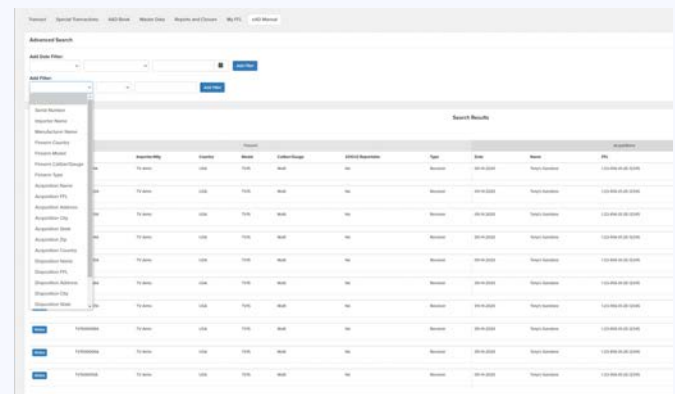

Visit OrchidSolutions.com
(800) 402-0943 | contact@OrchidSolutions.com